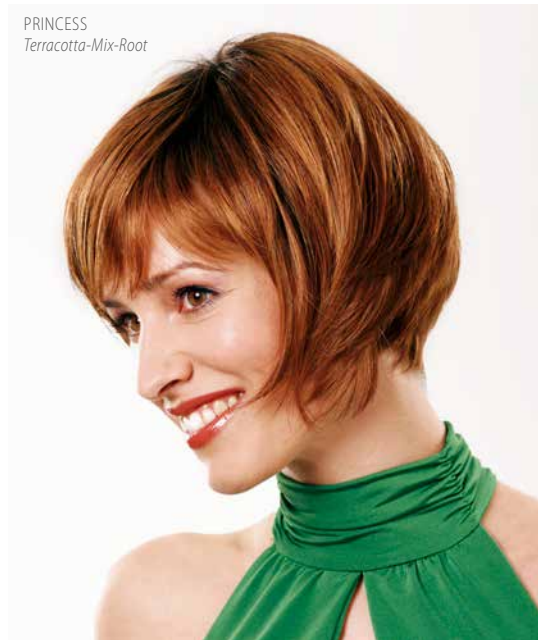

PAGE LIGHT SF
44/101

PRINCESS

●●○○○ < M

Mono-Scheitel / Mono-Parting

1. **BROWN** 4/6, 6/8, Chocolate (8/12/30), 8/29-8
2. **BLOND** 12/14, Vanilla-Mix (14/25R-12),
   Butter-Toast (20/14/22-14),
   20/22H, Honey-Toast (20/26-12),
   Caramel-Root (20/27/22H+Root8),
   Honey-Toast-Root (20R/27+Root4), 22H/14,
   Champagne-Root (22H/22+Root12)
3. **RED** 6/130, 29/20R,
   Terracotta-Mix-Root (30/27+Root4),
   30/32B/29, 33/30
4. **GREY** 56/53-39, 60-56-51, 101/14-14

PRINCESS
Terracotta-Mix-Root