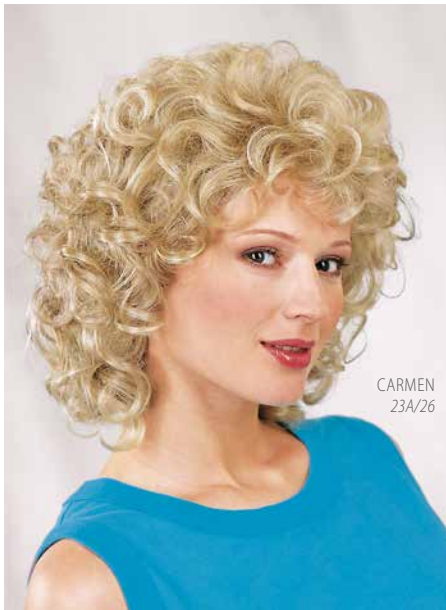

RED Terracotta-Gold-Root (30/29+Root6),
33/32B

TANIA NEW
33/32B

TANIA NEW

● ○ ○ ○ ○ L

- BROWN** 1-B, 4/6, Mocca (6/10/30),
Chocolate (8/12/30)
- BLOND** 12/14, Honey-Toast (20/26-12),
Caramel-Root (20/27/22H+Root8),
Honey-Toast-Root (20R/27+Root4),
Champagne-Root (22H/22+Root12),
23A/26
- RED** Terracotta-Mix-Root (30/27+Root4),
33-R, 33/32B
- GREY** 60