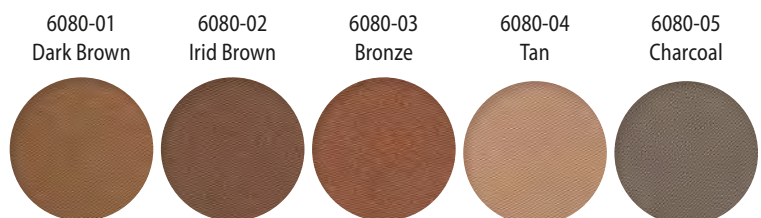

Art. 6080

Eyebrow Make-up		Augenbrauenfarbe / Eyebrow Colour					
Farbe / Colour		Light	Medium-Light	Medium	Medium-Dark	Dark	Very Dark
6080-01	Dark Brown		✓		✓		
6080-02	Irid Brown				✓	✓	
6080-03	Bronze			✓			
6080-04	Tan	✓	✓	✓			
6080-05	Charcoal		✓		✓	✓	✓