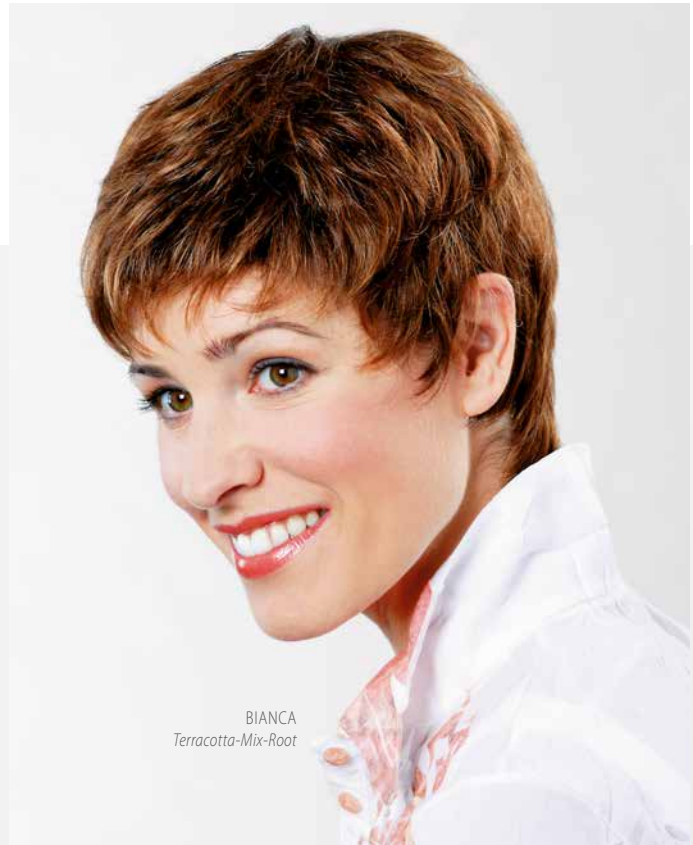

FELICIA

●●○○○ S/M

Mono-Wirbel / Mono-Crown

BROWN 4/6-4, 6/10-6, 8/12-8, 8/29-8

BLOND 10/26-10, 12/14, 12/22H,
14/26, 18/22, 20/27/10,
Caramel-Root (20/27/22H+Root8),
Honey-Toast-Root (20R/27+Root4),
22H/14,
Champagne-Root (22H/22+Root12),
24/29/30, 24-R

RED 27/30-33,
Terracotta-Mix-Root (30/27+Root4),
33/32B, 33-R

GREY 39, 45-36-39, 53-51-44, 56/53-39,
60-56-51, 101/14-14

ANJA

●○○○○ M

BROWN 6-R, 8-R, 10-R

BLOND 10/23R, 12, 12/22H, 14, 14/26, 18/22,
18/24G, 20-R, 24-R

RED 27/20M, 27-R, 29/33-8, 33/27/30,
33/27R, 33-R, 33/32B

GREY 36, 37, 38, 38/39, 39, 45-36-39,
51/56, 53-51-44, 56, 60-56-51, 60

LARA NEW

●●○○○ M

Mono-Wirbel / Mono-Crown

BROWN 4/6-2, 6/8, 8/12-8, 8/29

BLOND 10/26-10, 12/14, 12/22H, 14/26,
18/22, 18/24G, 20R, 22H/14, 24-R

RED 27/30-33, 29/33-8, 33/27R, 33/32B,
33-R

GREY 36, 38/39, 45-36-39, 51/56,
60-56-51, 60

BIANCA

●●○○○ S/M

Mono-Wirbel / Mono-Crown

BROWN 2, 4/6-4, 6/8-6, Chocolate (8/12/30), 8/29-8

BLOND 12/22H, 12/26-12, Caramel (18/24X),
Butter-Toast (20/14/22-14),
Caramel-Root (20/27/22H+Root8),
Honey-Toast (20/26-12),
Honey-Toast-Root (20R/27+Root4), 20/22H,
Champagne-Root (22H/22+Root12)

RED 33-R, Terracotta-Mix-Root (30/27+Root4)

GREY 38, 38/39, 45-36-39, 53-51-44, 56/53-39,
60-56-51, 60, 101, 101/14-14