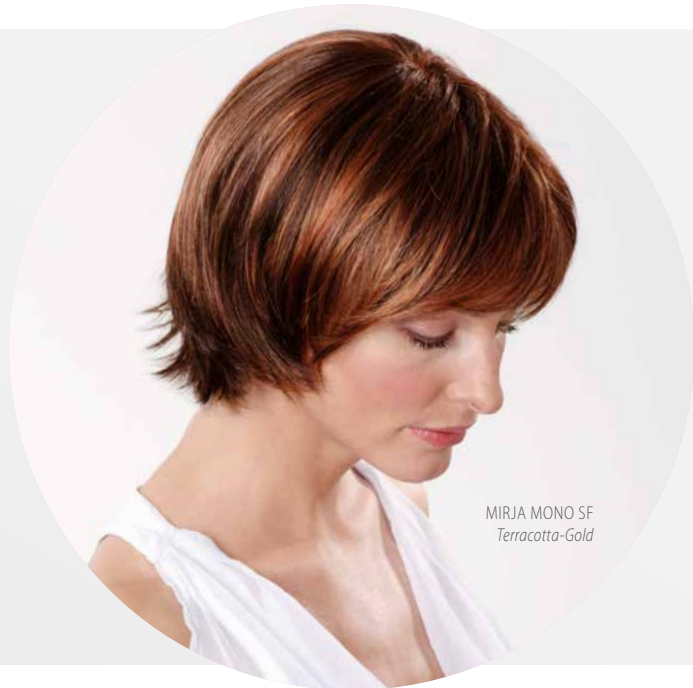

MIRJA MONO SF
Terracotta-Gold